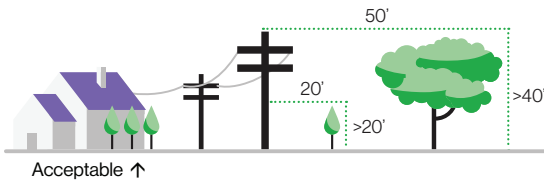

Spring planting season is here

Weather is warming up and so are many outdoor activities like landscaping and home improvement projects. By selecting the right tree and planting it in the right place, you can help reduce power outages for you and your neighbors. When planting trees, consider how large they will be at maturity. Follow three easy tips to prevent tree growth into overhead power lines:

1. Find the **right tree**
2. Choose the **right spot**
3. Put **safety first**
call before you dig

For more information about the Right Tree, Right Place program, visit aesindiana.com/right-tree-right-place